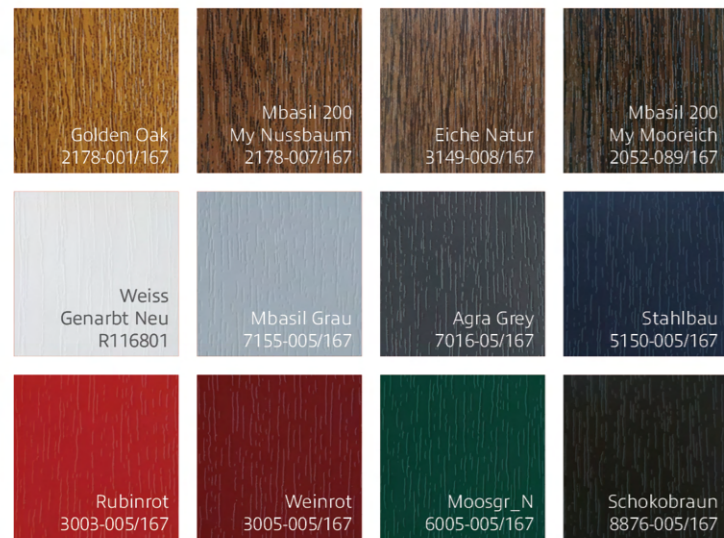

2000x800
2100x900
Other dimensions subject
to request and analysis

Filling Thickness (mm)

24, 26, 28, 30, 34, 36, 38, 40

Aluminium Sheet Thickness

1,5mm

Vidros / Glasses

Fosco
Frosted glass

Fosqueado + Fosco
Designed frosted glass

CORES

Colors

Película de PVC (Renolit)

PVC Foil (Renolit)

As cores aqui representadas são meramente ilustrativas. / The colors shown above are merely representative.

PUXADORES

Handles

DIMENSÕES